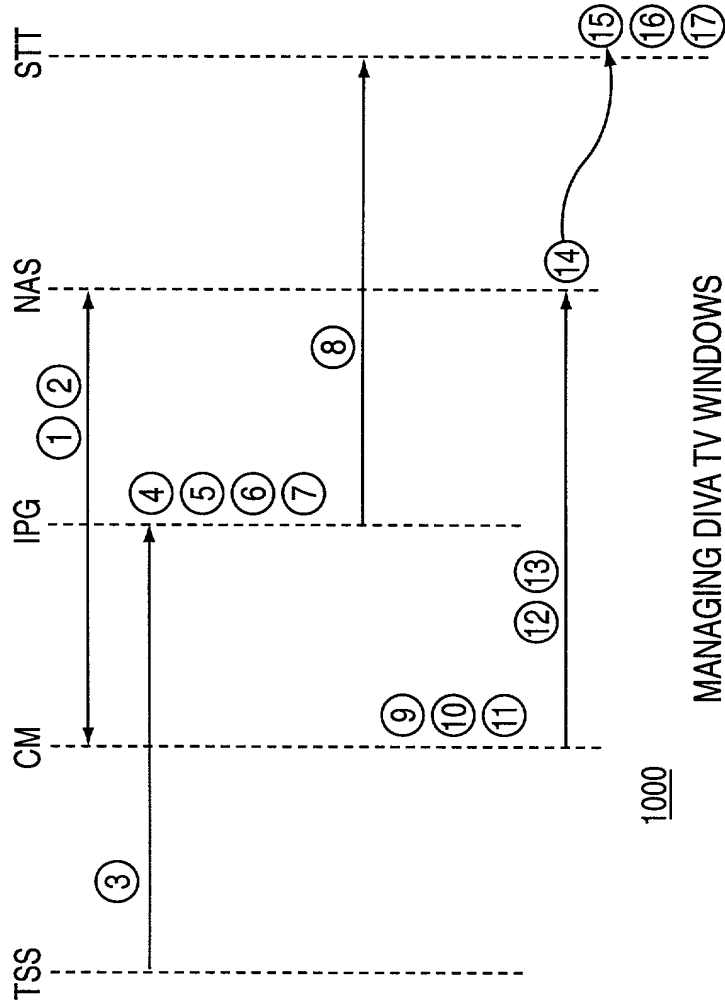

TIME SHIFT SCHEDULING

400

REWINDING BROADCAST CONTENT
FIG. 6

PAUSING BROADCAST CONTENT
FIG. 7

INITIATING DIVA TV SERVICE VIA IPG

FIG. 8

INITIATING DIVA CAPTURE TV SERVICE VIA NAVIGATOR

FIG. 9

MANAGING DIVA TV WINDOWS

FIG. 10